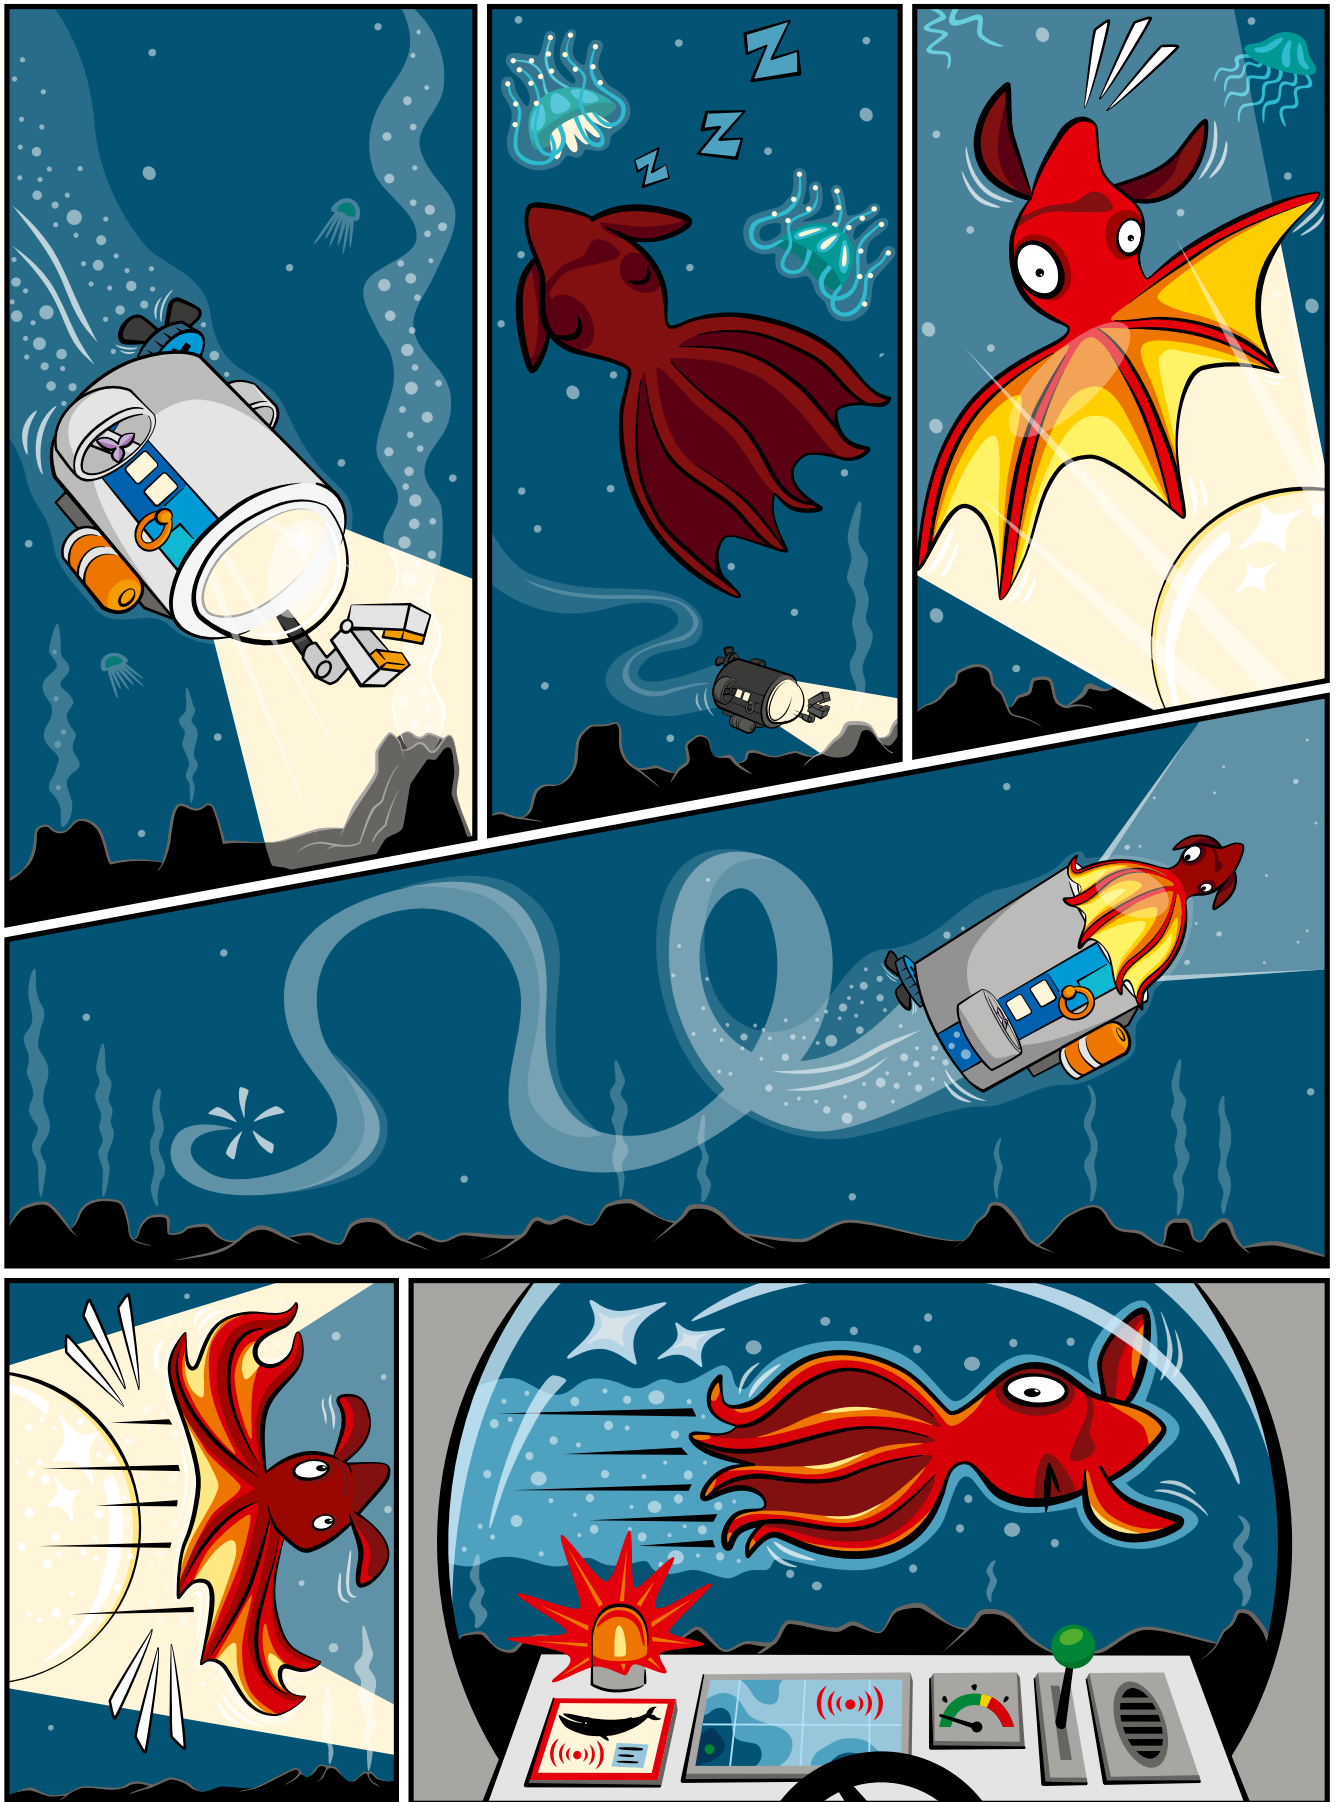

Explore Story